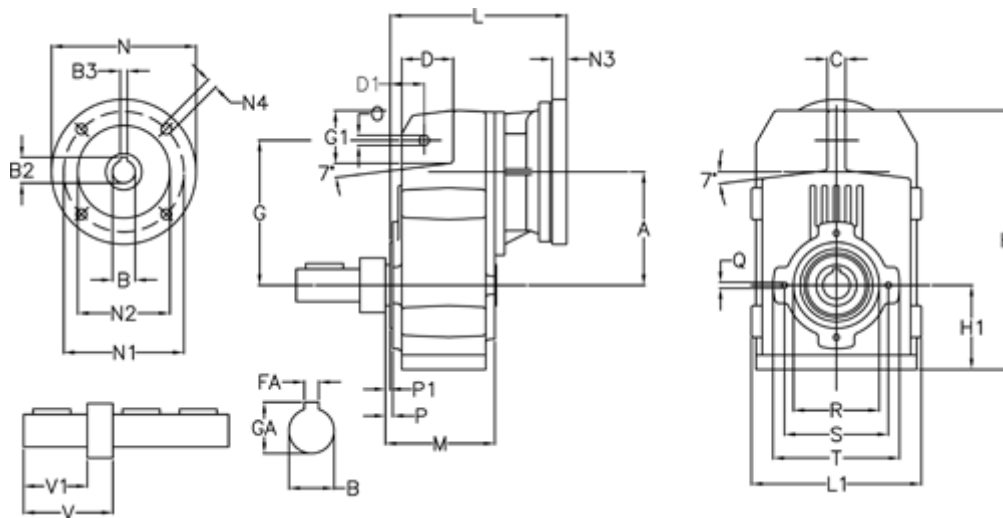

Article number: 29560535251220  
 Description: Shaft mounted gear  
 A512R-352,5-P63B5

## Measures

A = 211.30	FA = 14	M = 163.0	Q = M12x19
B = 50	G = 278	N = 140	R = 180
B1 = 11	G1 = 105.5	N1 = 115	S = 215
B2 = 12.8	GA = 53.5	N2 = 95	T = 250
B3 = 4	H = 479.0	N4 = M8x19	V = 146.5
C = 20	H1 = 144.0	O = 22	V1 = 100
D = 93.5	L = 268.0	P = 8.5	
D1 = 65.0	L1 = 273	P1 = 4.5	